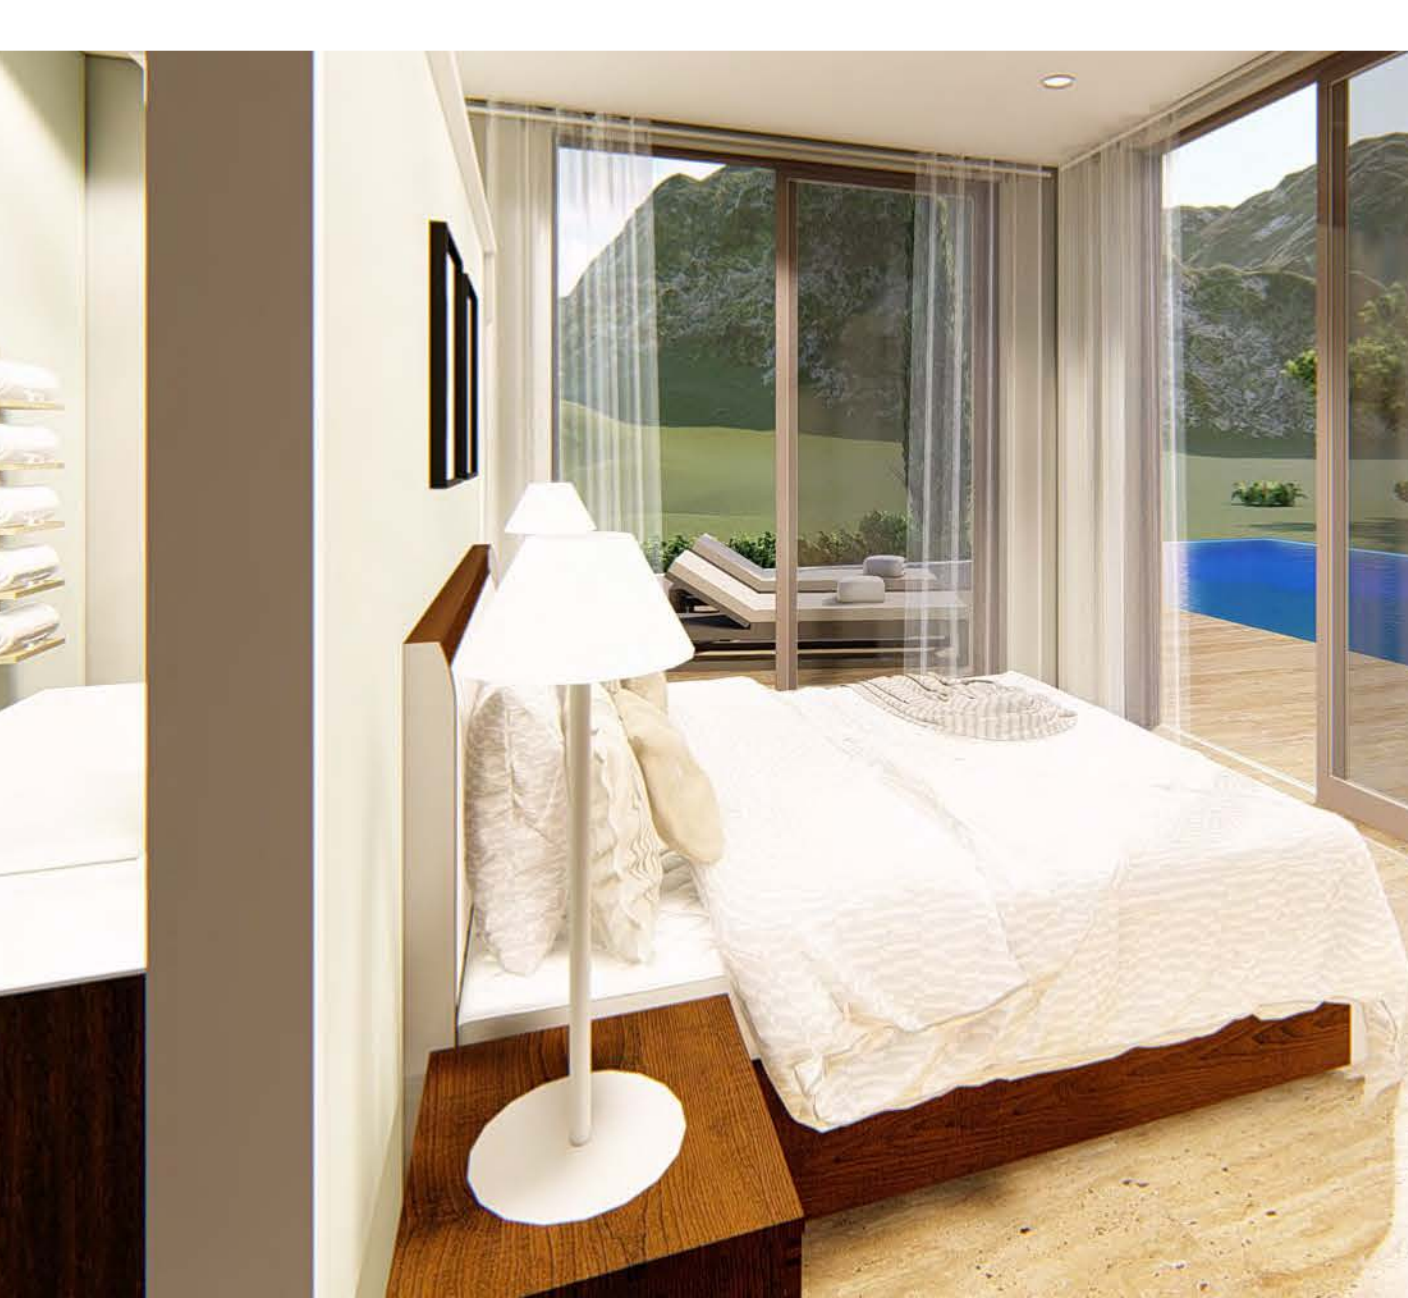

BAUHU HOMES

SANTA CRUZ VILLA

An outstanding designer home offering two beautifully appointed bedroom suites and a feature terrace courtyard

EXTERIOR

Exterior finishes can be adapted to suit individual taste or to blend seamlessly with the environment.

INTERIOR

A wide selection of flooring, wall finishes, and interior décor provides infinite opportunity to personalise this model

MASTER SUITE

GUEST SUITE

BATHROOM

Bathroom cabinetry and sanitary ware is provided in various styles and finishes