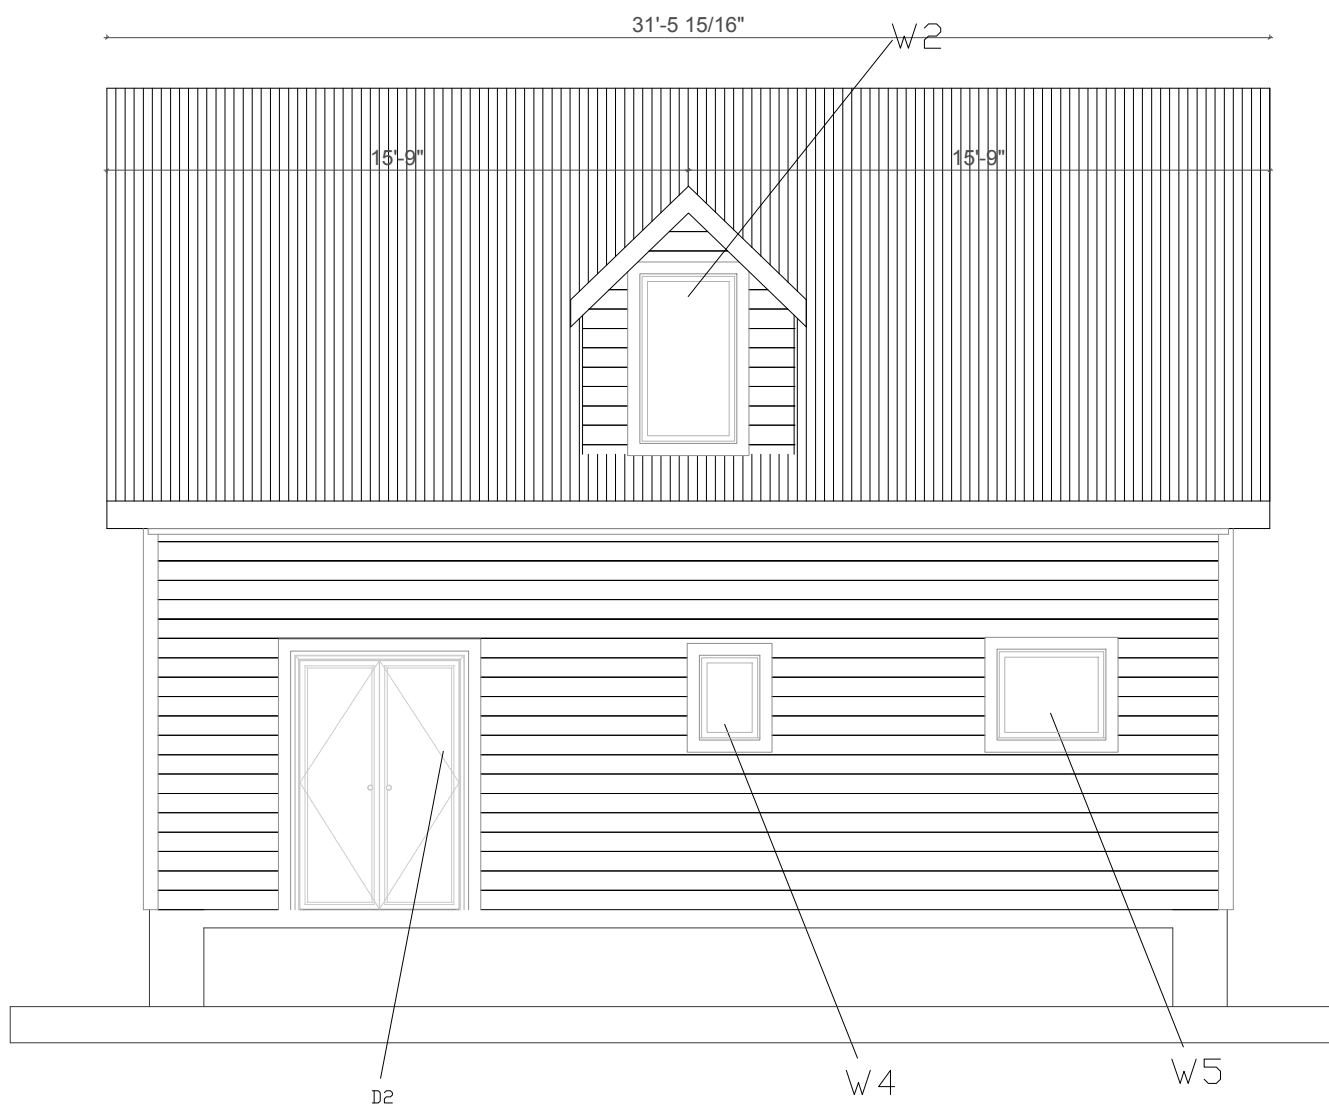

The Palmetto Cottage

Floor Area		Quantity
Ground Floor	81	m ²
Porch Area	21	m ²
First Floor	81	m ²

GROUND FLOOR PLAN
Scale: 1/50

FIRST FLOOR PLAN
Scale: 1/50

ROOF PLAN
Scale: 1/50

DETAIL SECTION
Scale: 1/50

FRONT ELEVATION
Scale: 1/50

REAR ELEVATION

Scale: 1/50

LEFT ELEVATION
Scale: 1/50

RIGHT ELEVATION
Scale: 1/50