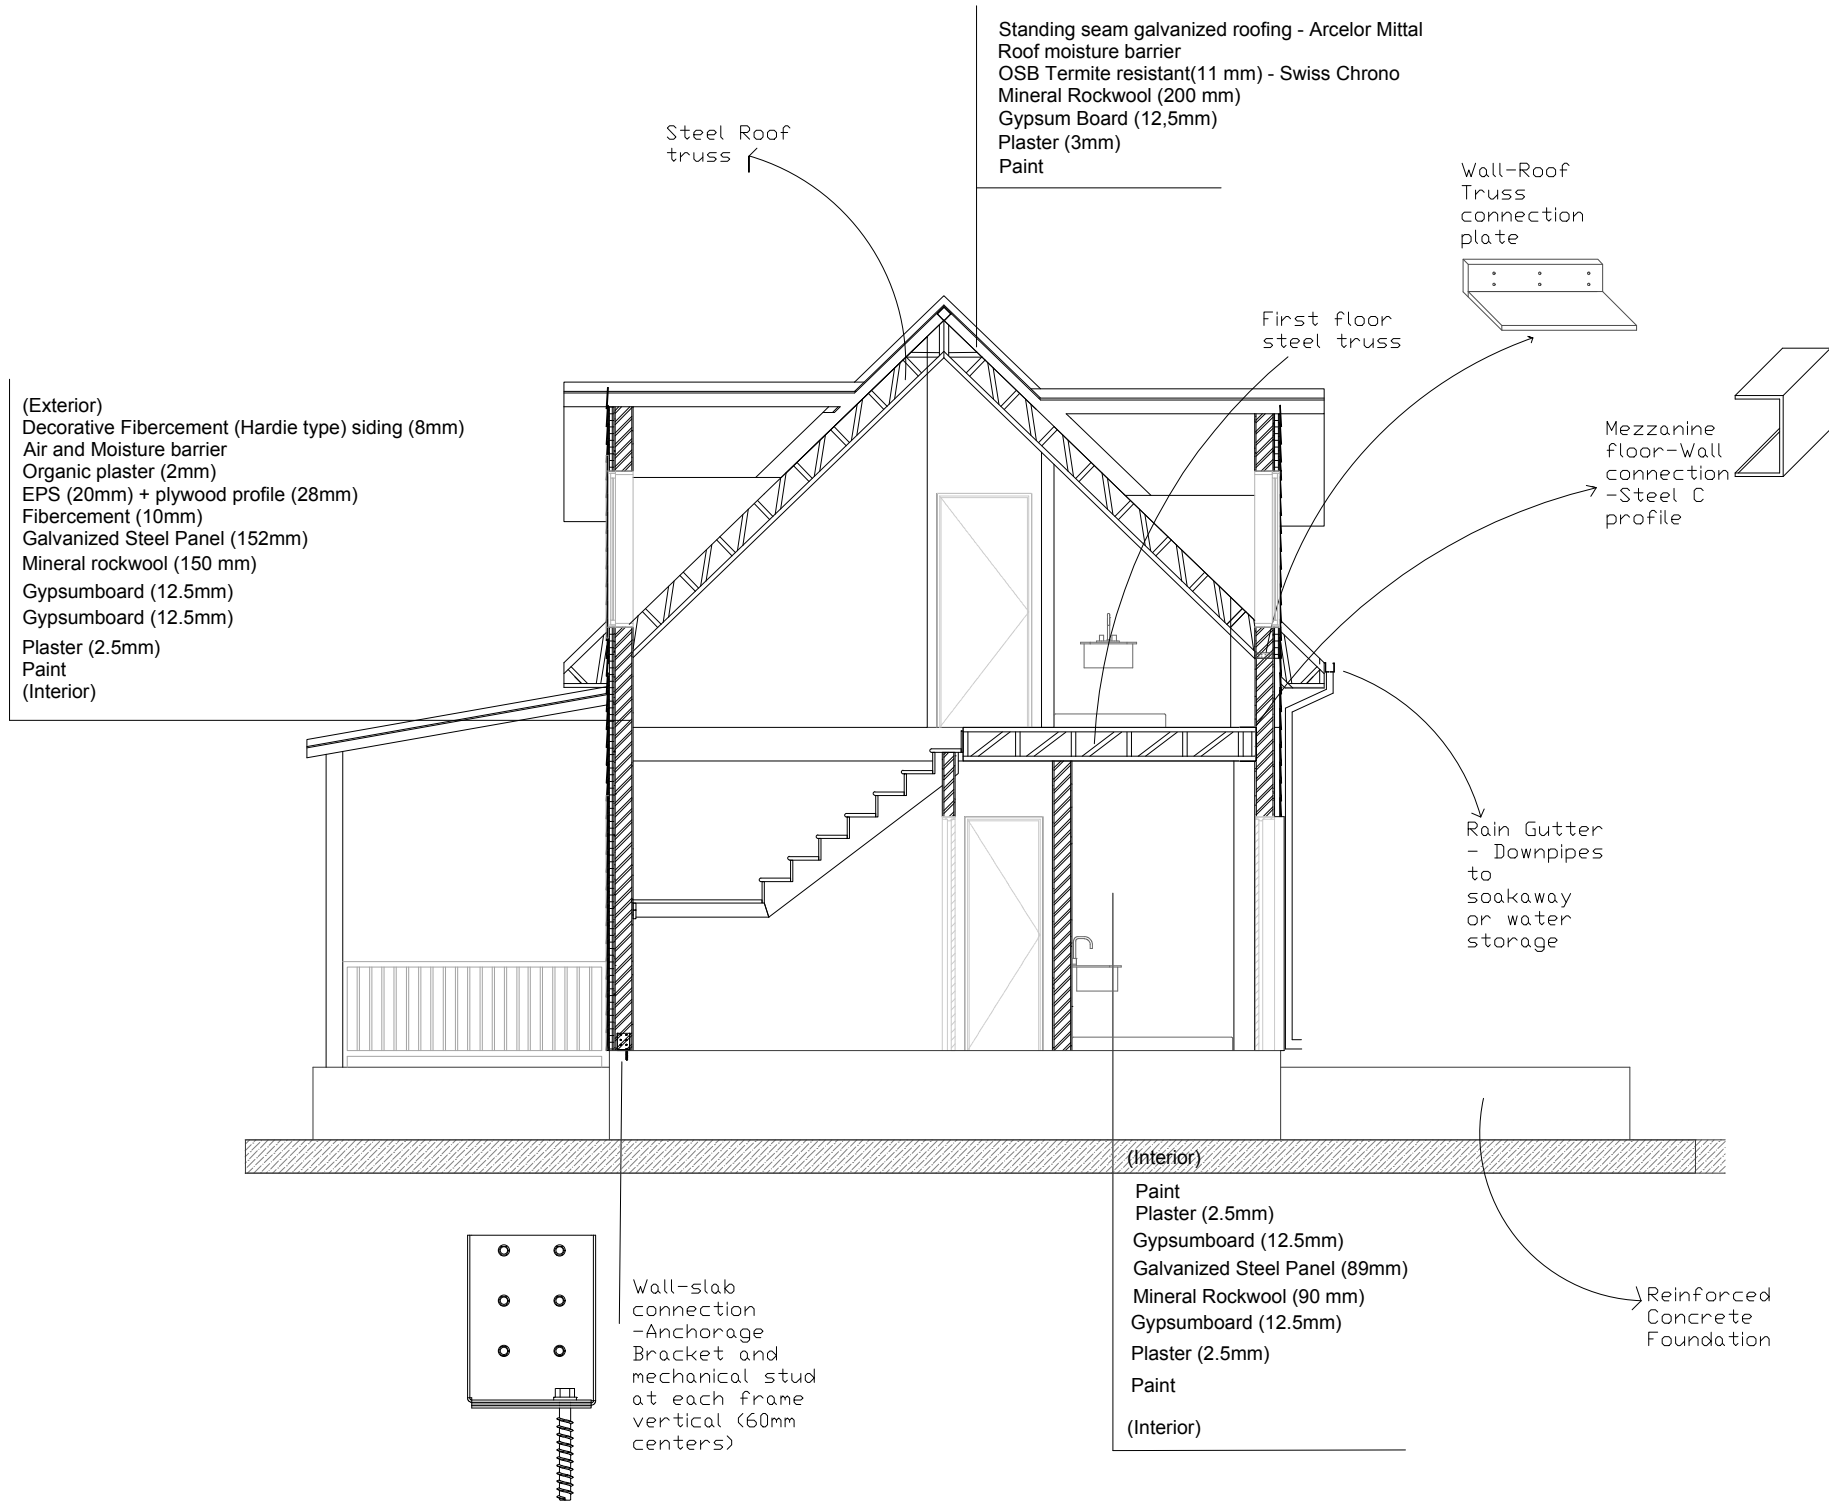

The Palmetto Cottage

Floor Area		Quantity
Ground Floor	81	m ²
Porch Area	21	m ²
First Floor	81	m ²

GROUND FLOOR PLAN
Scale: 1/50

FIRST FLOOR PLAN
Scale: 1/50

ROOF PLAN
Scale: 1/50

DETAIL SECTION
Scale: 1/50

FRONT ELEVATION
Scale: 1/50

REAR ELEVATION

Scale: 1/50

LEFT ELEVATION
Scale: 1/50

RIGHT ELEVATION
Scale: 1/50