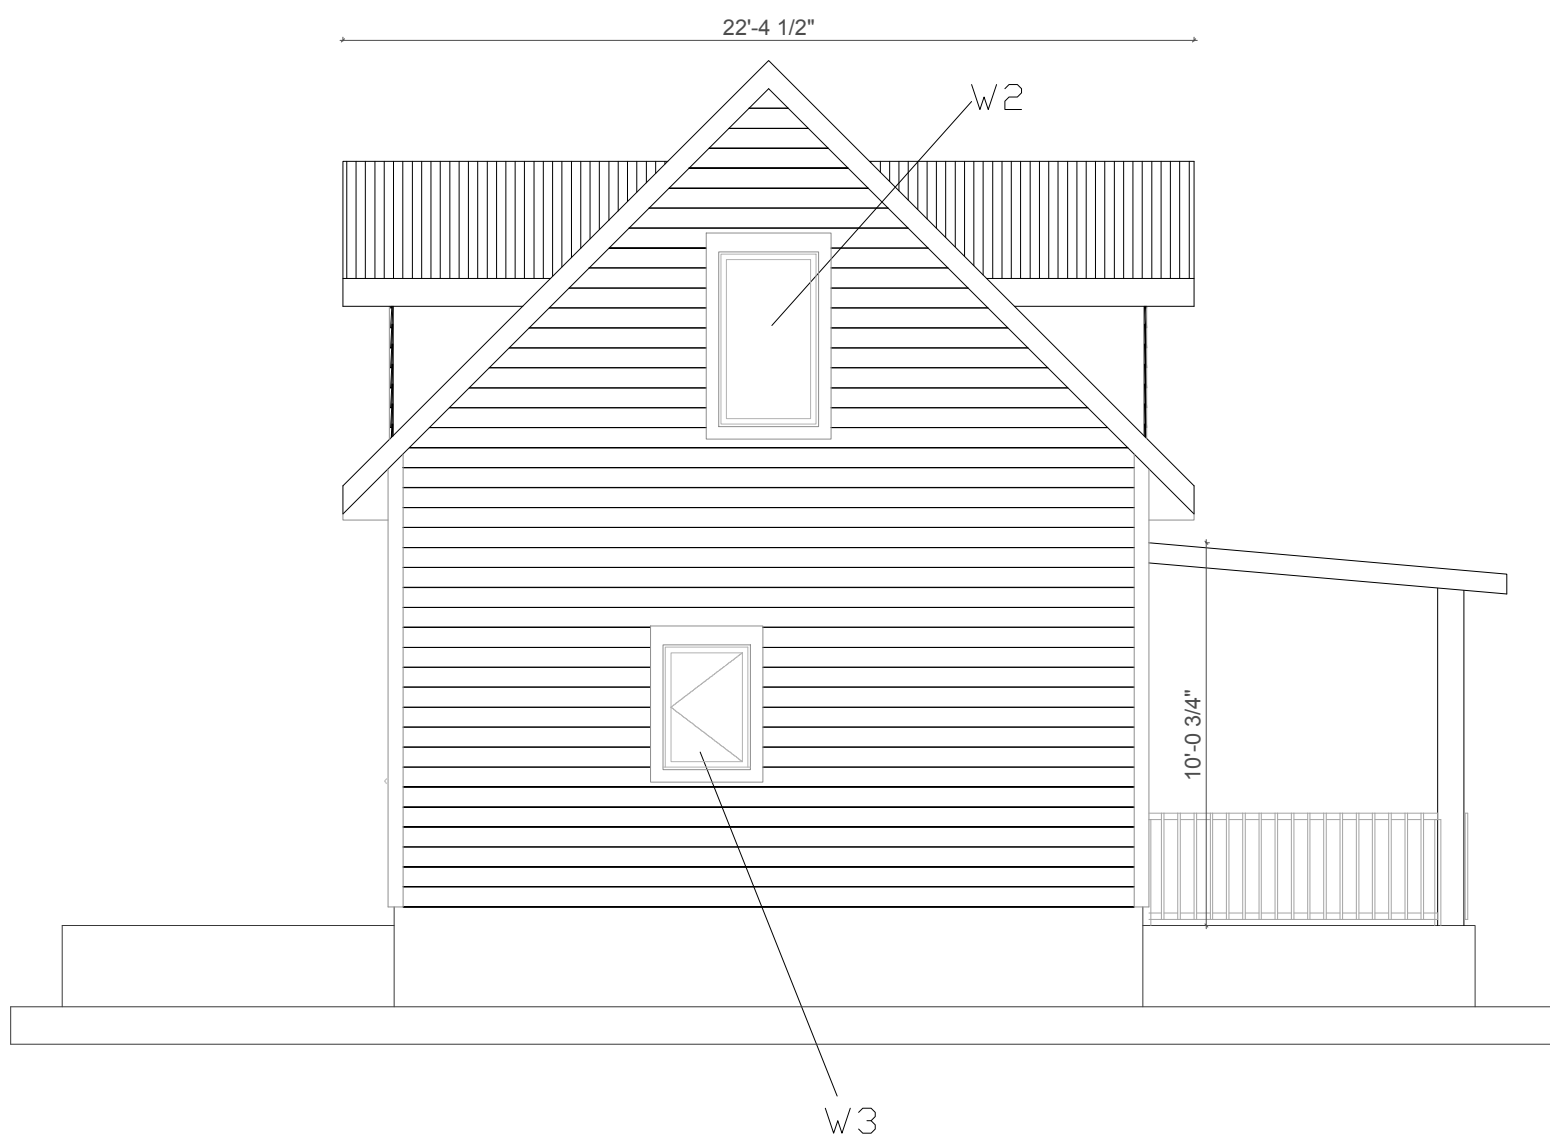

The Palmetto Cottage

Floor Area		Quantity
Ground Floor	81	m ²
Porch Area	21	m ²
First Floor	81	m ²

GROUND FLOOR PLAN
Scale: 1/50

FIRST FLOOR PLAN
Scale: 1/50

ROOF PLAN
Scale: 1/50

DETAIL SECTION
Scale: 1/50

FRONT ELEVATION
Scale: 1/50

REAR ELEVATION

Scale: 1/50

LEFT ELEVATION
Scale: 1/50

RIGHT ELEVATION
Scale: 1/50