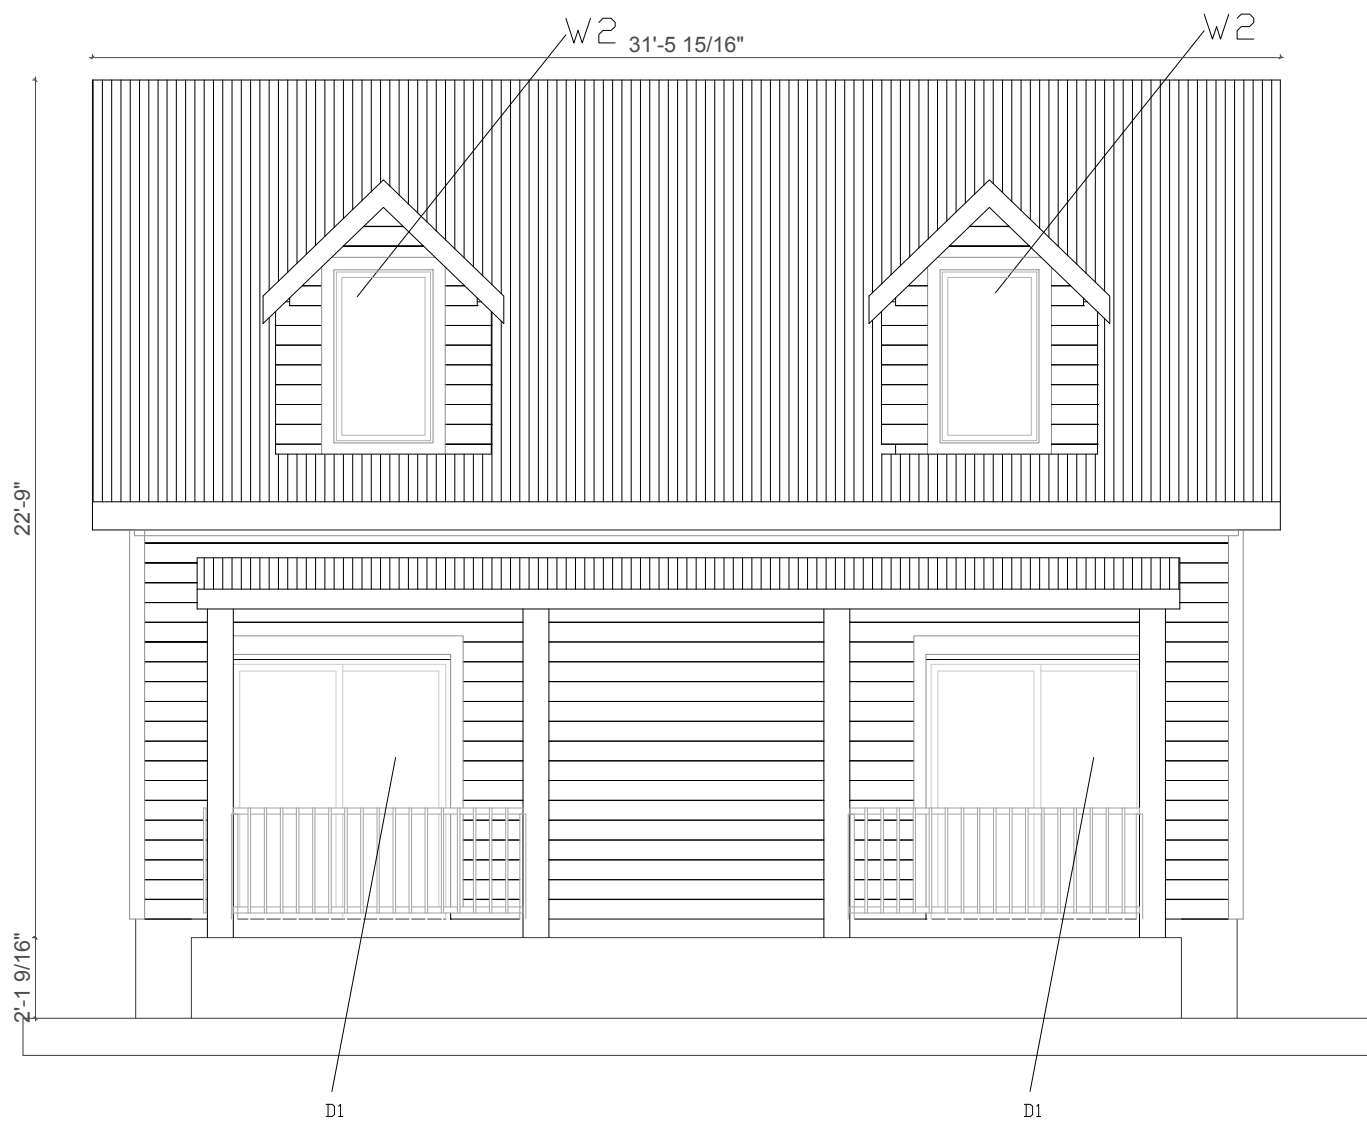

The Palmetto Cottage

Floor Area		Quantity
Ground Floor	81	m ²
Porch Area	21	m ²
First Floor	81	m ²

GROUND FLOOR PLAN
Scale: 1/50

FIRST FLOOR PLAN
Scale: 1/50

ROOF PLAN
Scale: 1/50

DETAIL SECTION
Scale: 1/50

FRONT ELEVATION
Scale: 1/50

REAR ELEVATION

Scale: 1/50

LEFT ELEVATION
Scale: 1/50

RIGHT ELEVATION
Scale: 1/50