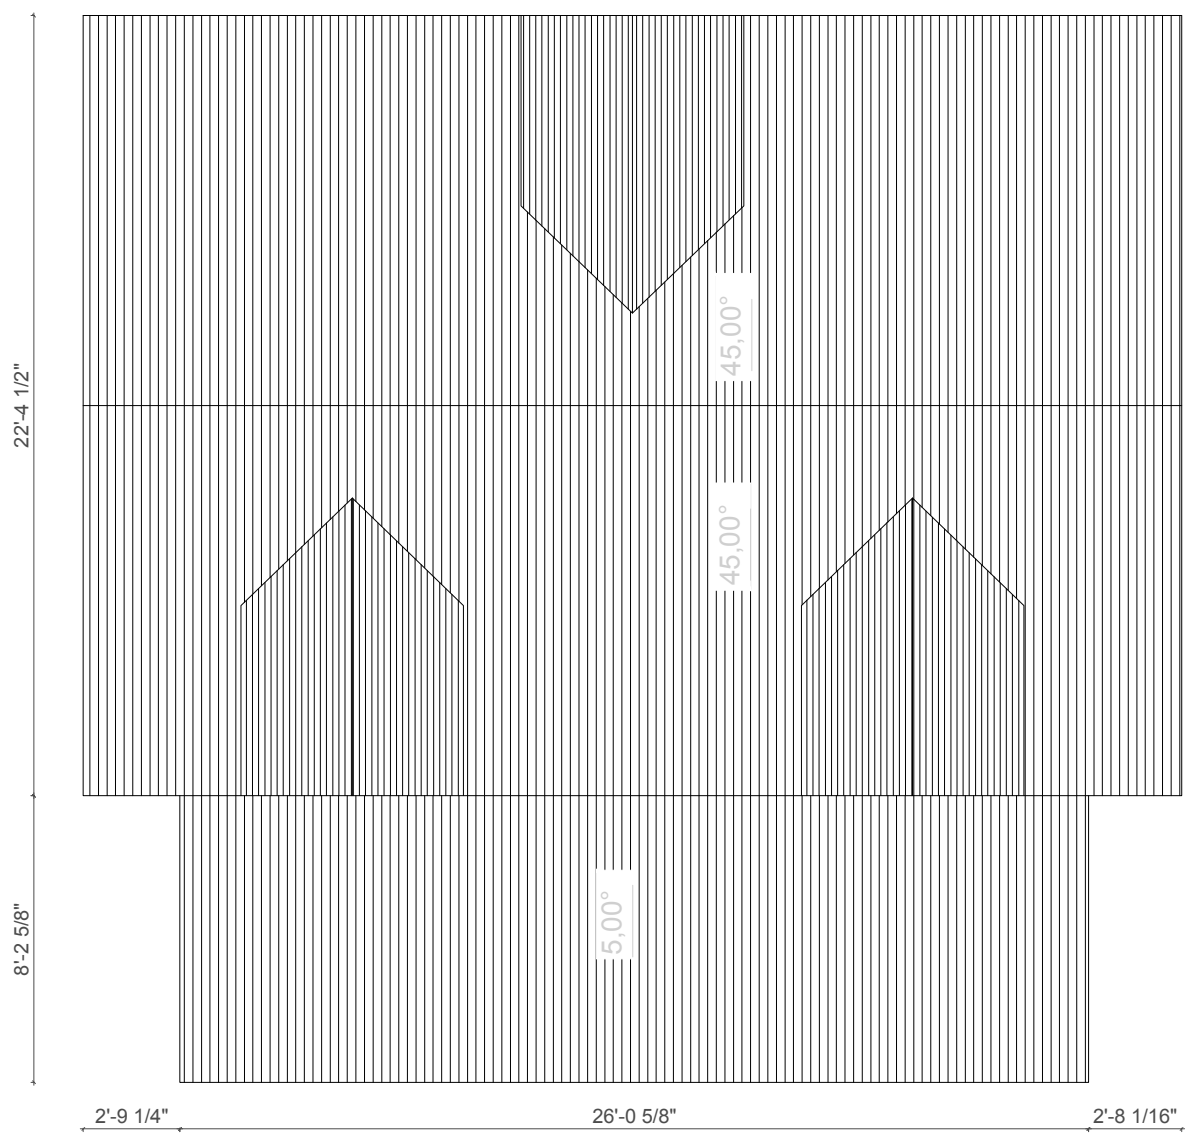

The Palmetto Cottage

Floor Area		Quantity
Ground Floor	81	m ²
Porch Area	21	m ²
First Floor	81	m ²

GROUND FLOOR PLAN
Scale: 1/50

FIRST FLOOR PLAN
Scale: 1/50

ROOF PLAN
Scale: 1/50

DETAIL SECTION
Scale: 1/50

FRONT ELEVATION
Scale: 1/50

REAR ELEVATION

Scale: 1/50

LEFT ELEVATION
Scale: 1/50

RIGHT ELEVATION
Scale: 1/50