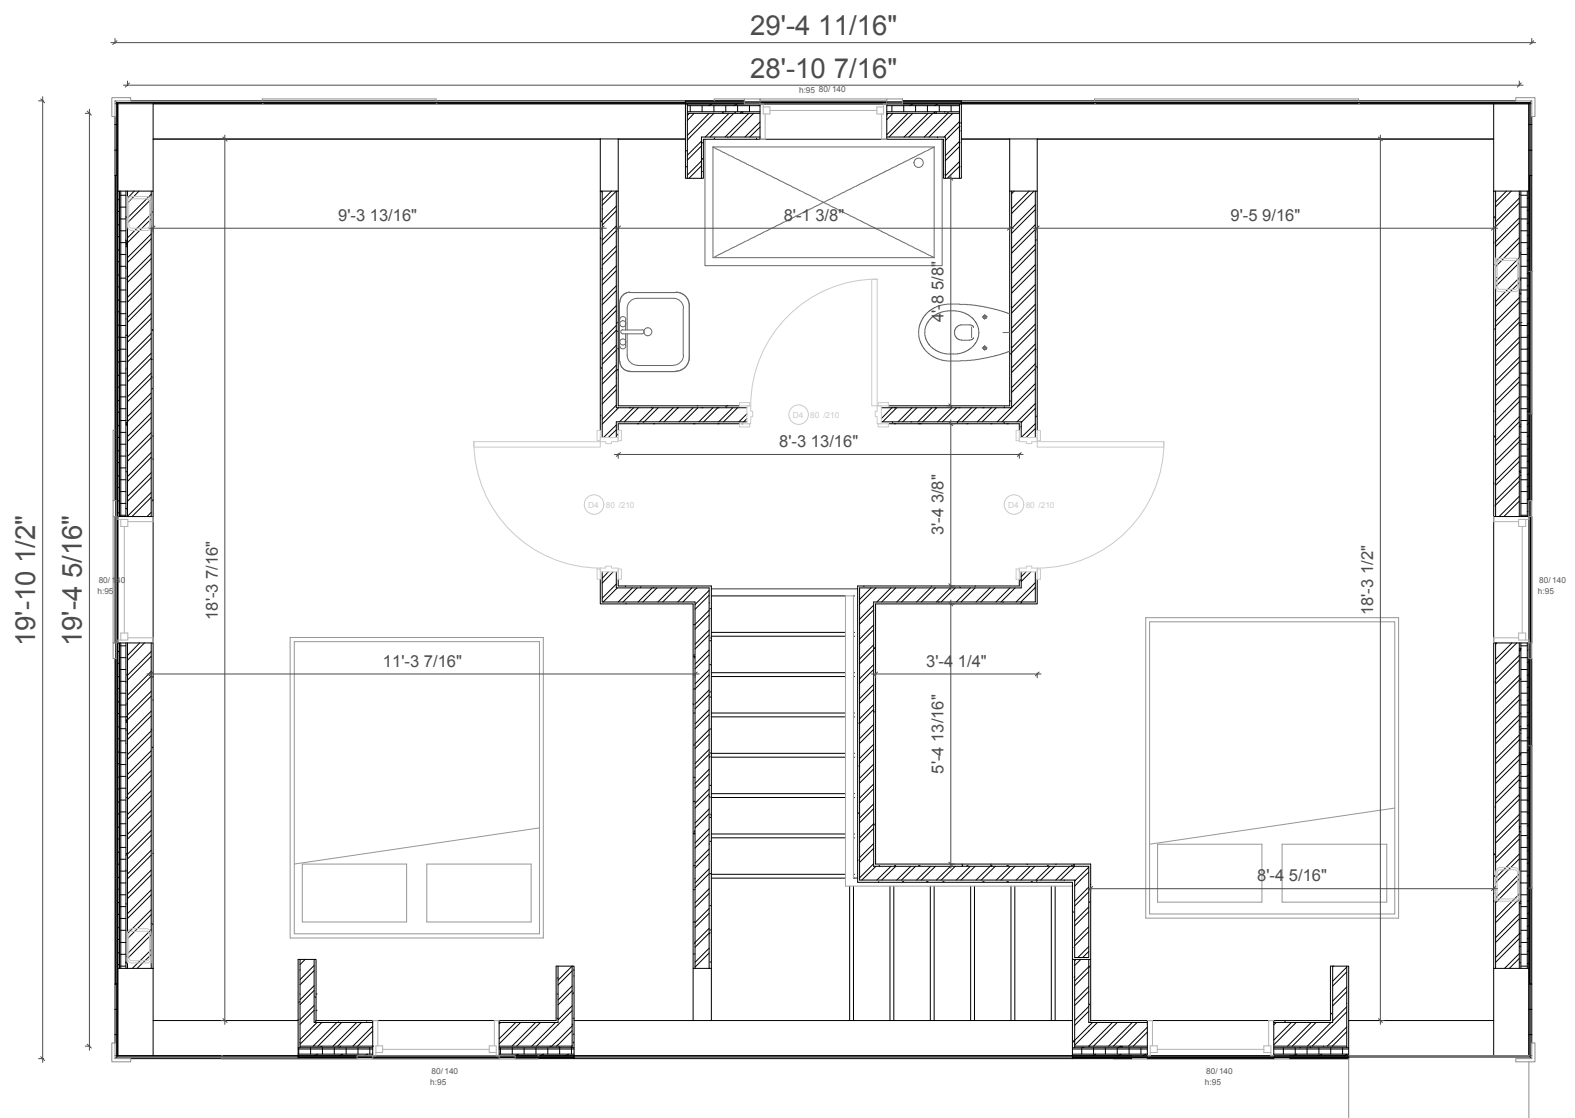

The Palmetto Cottage

Floor Area		Quantity
Ground Floor	81	m ²
Porch Area	21	m ²
First Floor	81	m ²

GROUND FLOOR PLAN
Scale: 1/50

FIRST FLOOR PLAN
Scale: 1/50

ROOF PLAN
Scale: 1/50

DETAIL SECTION
Scale: 1/50

FRONT ELEVATION
Scale: 1/50

REAR ELEVATION

Scale: 1/50

LEFT ELEVATION
Scale: 1/50

RIGHT ELEVATION
Scale: 1/50