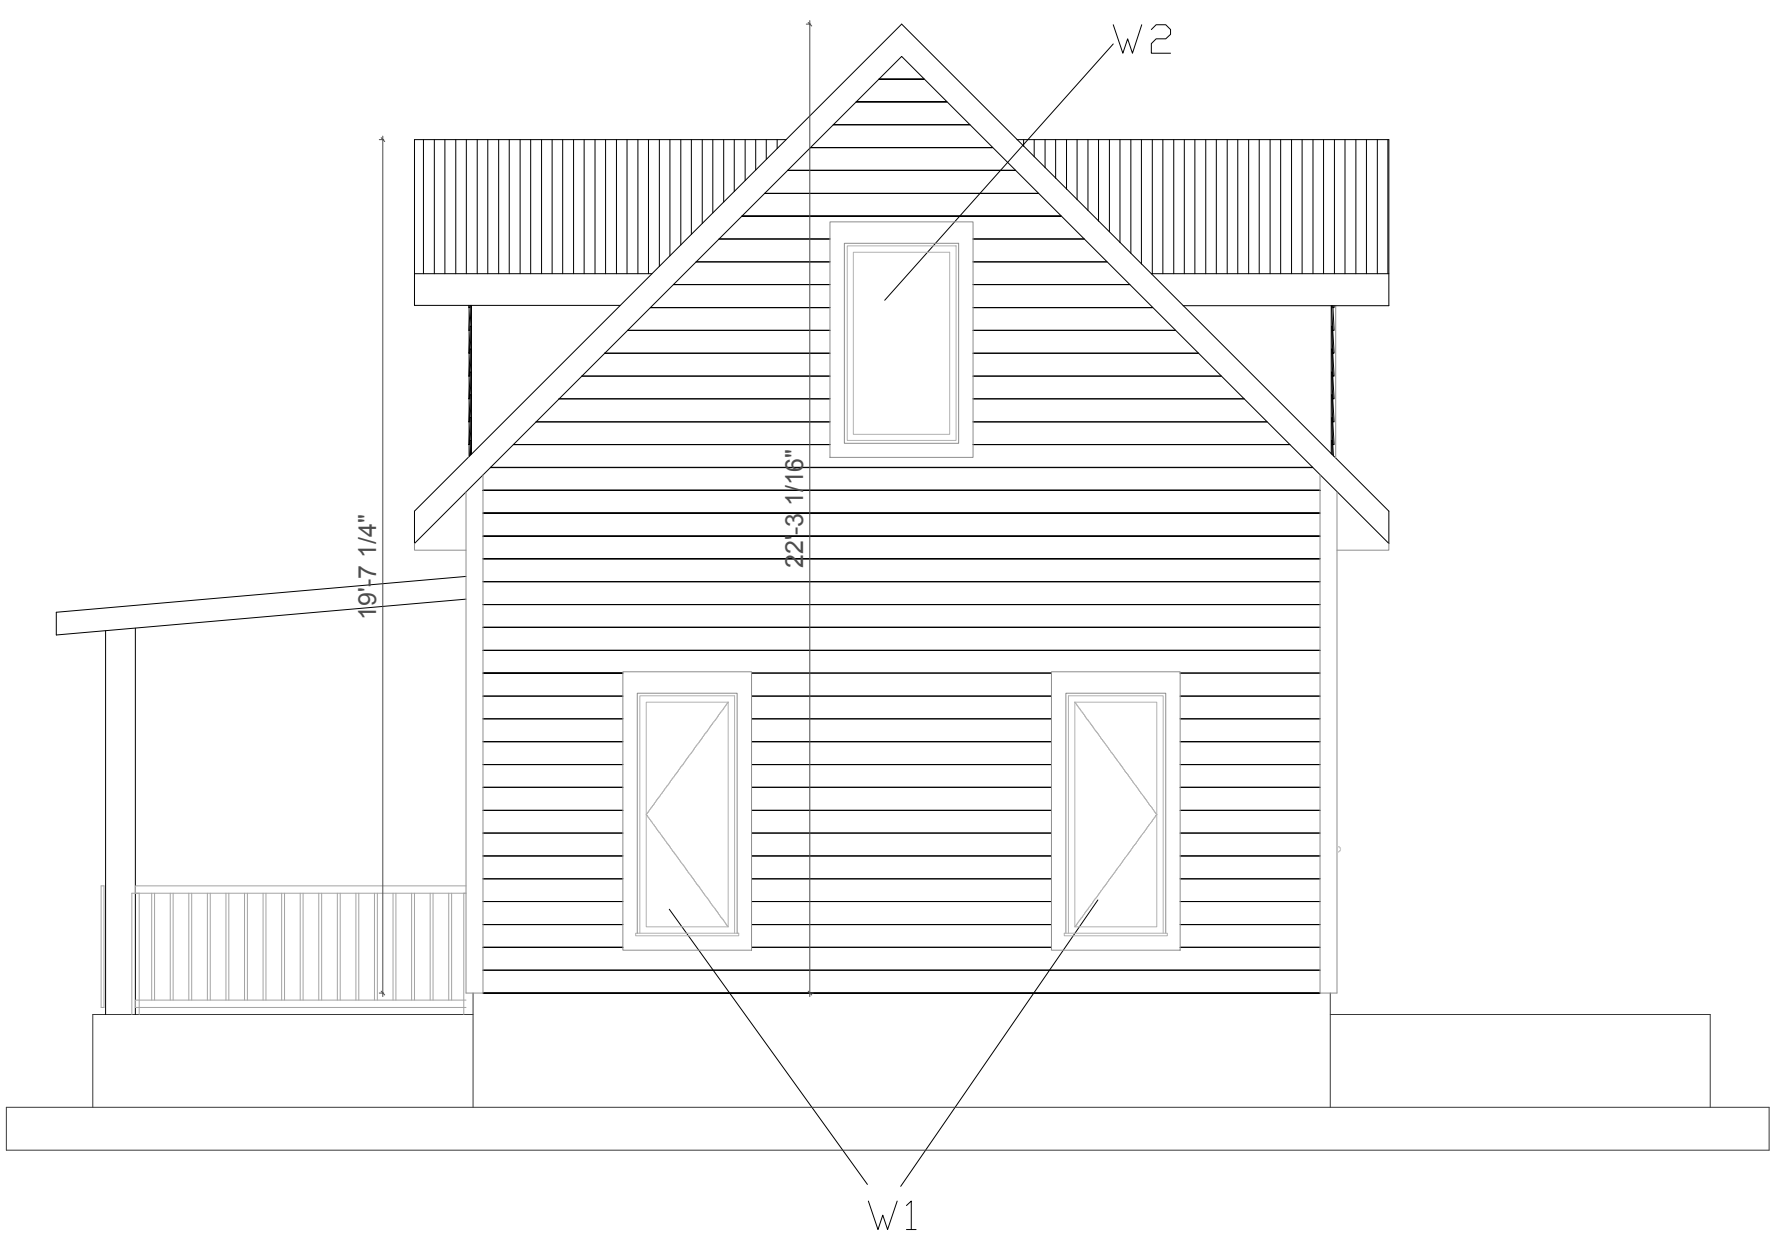

The Palmetto Cottage

Floor Area		Quantity
Ground Floor	81	m ²
Porch Area	21	m ²
First Floor	81	m ²

GROUND FLOOR PLAN
Scale: 1/50

FIRST FLOOR PLAN
Scale: 1/50

ROOF PLAN
Scale: 1/50

DETAIL SECTION
Scale: 1/50

FRONT ELEVATION
Scale: 1/50

REAR ELEVATION

Scale: 1/50

LEFT ELEVATION
Scale: 1/50

RIGHT ELEVATION
Scale: 1/50