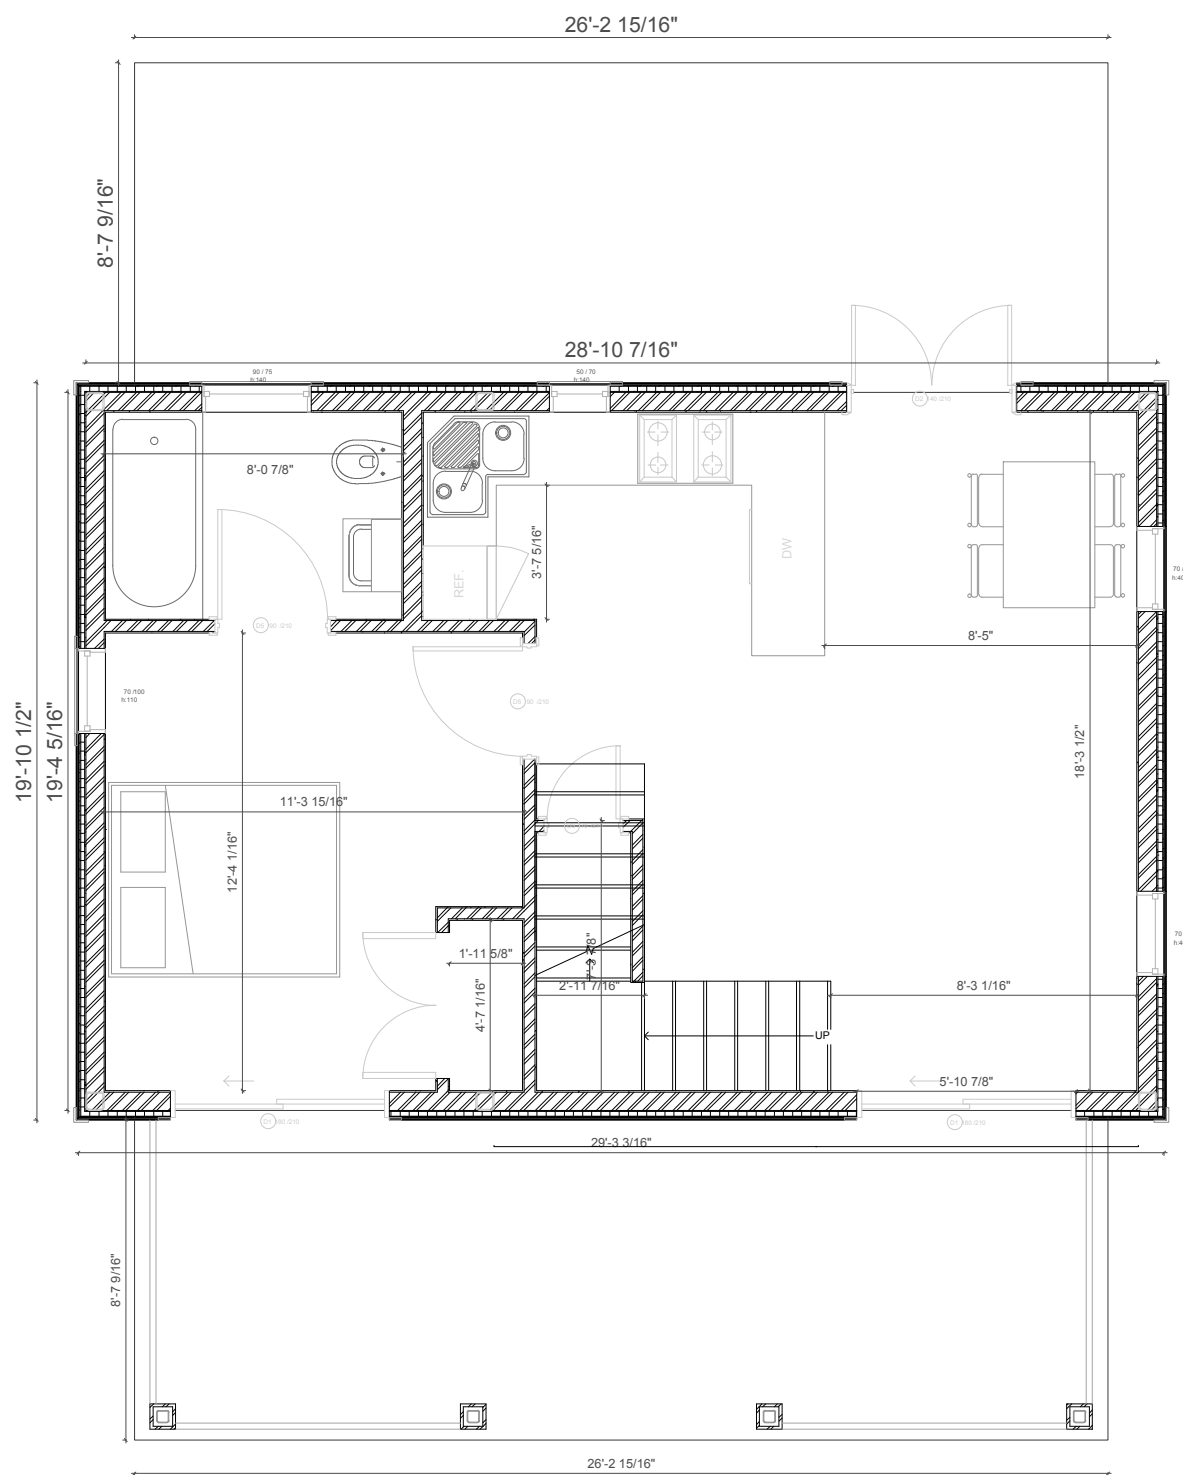

The Palmetto Cottage

Floor Area		Quantity
Ground Floor	81	m ²
Porch Area	21	m ²
First Floor	81	m ²

GROUND FLOOR PLAN
Scale: 1/50

FIRST FLOOR PLAN
Scale: 1/50

ROOF PLAN
Scale: 1/50

DETAIL SECTION
Scale: 1/50

FRONT ELEVATION
Scale: 1/50

REAR ELEVATION

Scale: 1/50

LEFT ELEVATION
Scale: 1/50

RIGHT ELEVATION
Scale: 1/50